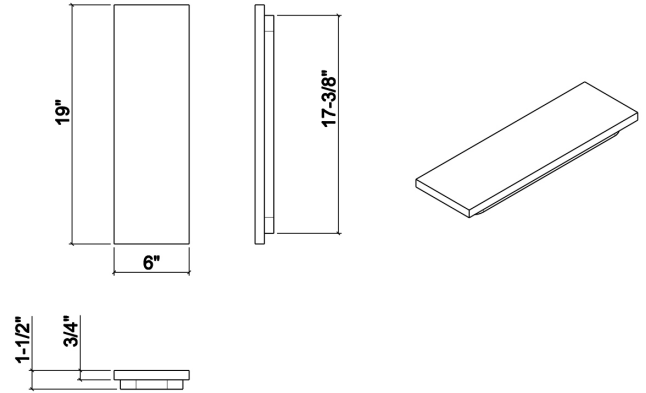

210080 | CUTTING BOARD

MAPLE STAINLESS STEEL SINK ACCESSORY

Specifications

Model	210080
Collection	Cutting board
Compatible bowl dimension (front-to-back)	18"
Overall dimensions	6" × 19" × 1 1/2"

Features