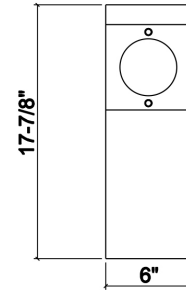

210073 | PRESENTATION BOARD

MAPLE STAINLESS STEEL SINK ACCESSORY

Specifications

Model	210073
Collection	Presentation board
Compatible bowl dimension (front-to-back)	17"
Overall dimensions	6" × 18" × 1 1/2"