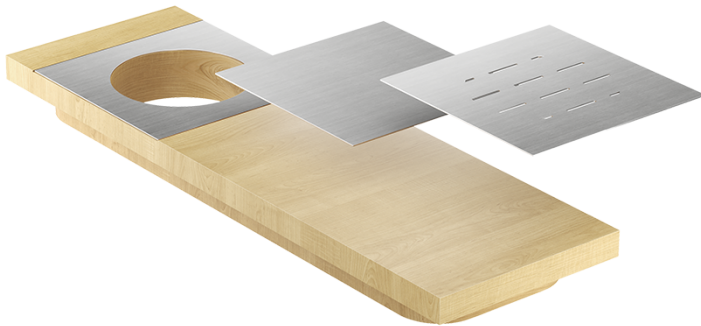

210073 | PRESENTATION BOARD

MAPLE STAINLESS STEEL SINK ACCESSORY

Specifications

Model	210073
Collection	Presentation board
Compatible bowl dimension (front-to-back)	17"
Overall dimensions	6" × 18" × 1 1/2"

Features

- Can be used on top of sink to create extra workspace or on countertop
- Includes 3 interchangeable stainless steel plates, for different applications
- Ideal as a presentation board or water station tray
- Innovative and functional design to match with other standard Home Refinements accessories
- 100% premium hard rock maple or walnut for high quality and durability
- Penetrating oil finish and beewax
- Safe for all food preparation