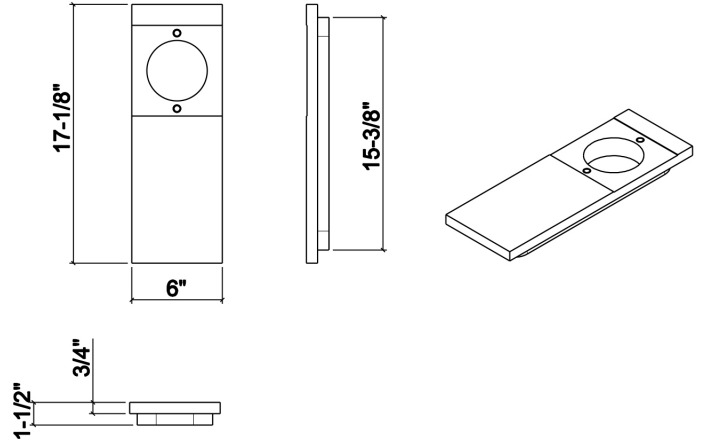

## 210072 | PRESENTATION BOARD

MAPLE STAINLESS STEEL SINK ACCESSORY

### Specifications

Model	210072
Collection	Presentation board
Compatible bowl dimension (front-to-back)	16"
Overall dimensions	6" × 17" × 1 1/2"