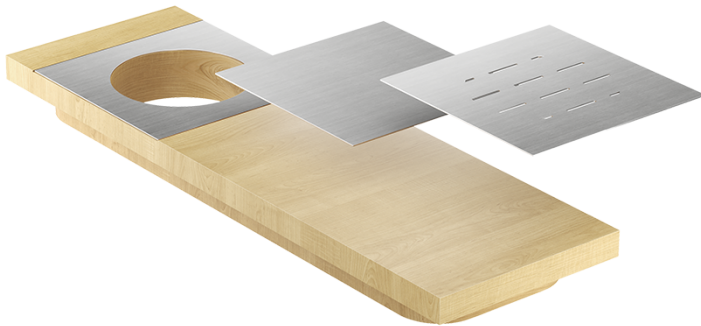

## 210072 | PRESENTATION BOARD

MAPLE STAINLESS STEEL SINK ACCESSORY

### Specifications

Model	210072
Collection	Presentation board
Compatible bowl dimension (front-to-back)	16"
Overall dimensions	6" × 17" × 1 1/2"

### Features

- Can be used on top of sink to create extra workspace or on countertop
- Includes 3 interchangeable stainless steel plates, for different applications
- Ideal as a presentation board or water station tray
- Innovative and functional design to match with other standard Home Refinements accessories
- 100% premium hard rock maple or walnut for high quality and durability
- Penetrating oil finish and beewax
- Safe for all food preparation