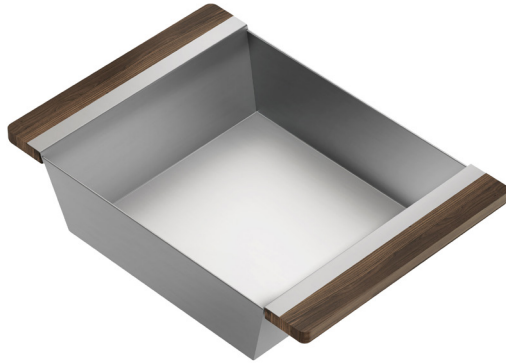

205244 | BAC

ACCESSOIRE POUR ÉVIER EN ARGILE RÉFRACTAIRE

Spécifications

Modèle	205244
Collection	FIRA
Dimension de cuve compatible (avant-arrière)	16"
Dimensions hors-tout	12" × 17 1/4" × 4"
Essence de bois	Noyer

Caractéristiques

- Can be used on top of sink to create extra workspace or on countertop
- Ideal to prepare or to serve food
- Innovative and functional design to match with other standard Home Refinements accessories 100% premium walnut handles for high quality and durability
- Rubber-tipped footings for better stability and protection 304 series stainless steel (18/10)
- Elegant no. 4 brushed finish that matches the appliances