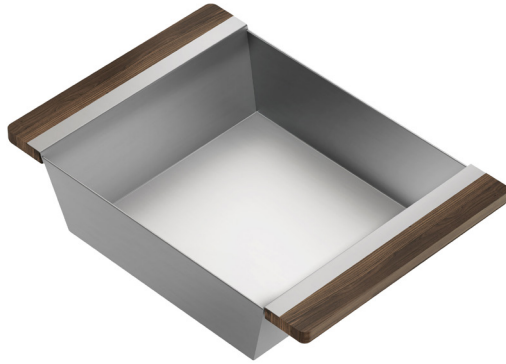

205244 | BIN

FIRECLAY SINK ACCESSORY

Specifications

Model	205244
Collection	FIRA
Compatible bowl dimension (front-to-back)	16"
Overall dimensions	12" × 17 1/4" × 4"
Wood species	Walnut

Features

- Can be used on top of sink to create extra workspace or on countertop
- Ideal to prepare or to serve food
- Innovative and functional design to match with other standard Home Refinements accessories 100% premium walnut handles for high quality and durability
- Rubber-tipped footings for better stability and protection 304 series stainless steel (18/10)
- Elegant no. 4 brushed finish that matches the appliances