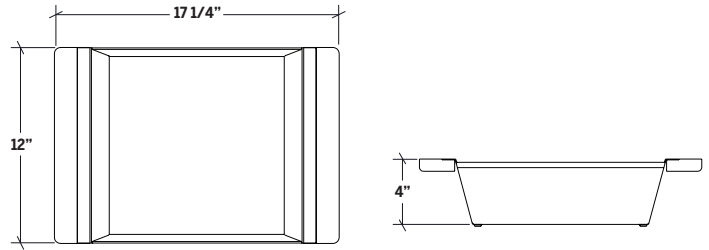

205244 | BIN

FIRECLAY SINK ACCESSORY

Specifications

Model	205244
Collection	FIRA
Compatible bowl dimension (front-to-back)	16"
Overall dimensions	12" × 17 1/4" × 4"
Wood species	Walnut

Features

- Can be used on top of sink to create extra workspace or on countertop
- Ideal to prepare or to serve food
- Innovative and functional design to match with other standard Home Refinements accessories 100% premium walnut handles for high quality and durability
- Rubber-tipped footings for better stability and protection 304 series stainless steel (18/10)
- Elegant no. 4 brushed finish that matches the appliances