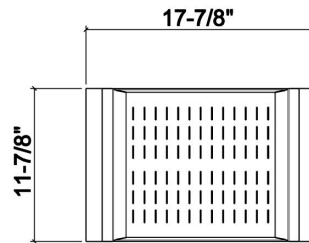

205230 | COLANDER

STAINLESS STEEL SINK ACCESSORY

Specifications

Model	205230
Collection	Colander
Compatible bowl dimension (front-to-back)	17"
Overall dimensions	12" × 18" × 2 1/4"

Warranty

Home Refinements offers a 1-YEAR LIMITED WARRANTY following the purchase date for all mobile parts, options and accessories against defects of material and workmanship. This warranty is limited to defects or damages resulting from a normal residential use. For further details on our product warranty, please refer to our catalog or Web site.