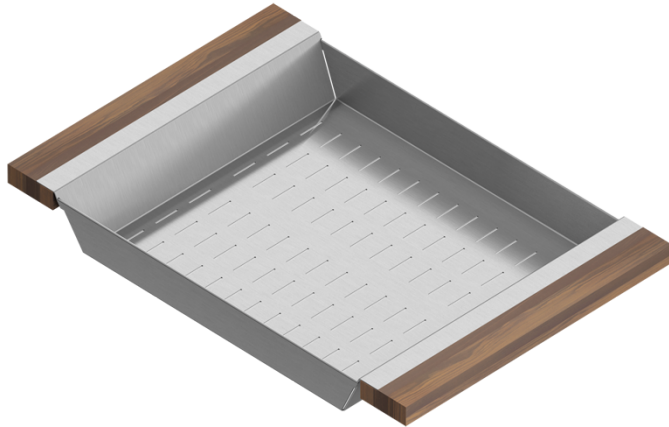

205230 | COLANDER

STAINLESS STEEL SINK ACCESSORY

Specifications

Model	205230
Collection	Colander
Compatible bowl dimension (front-to-back)	17"
Overall dimensions	12" × 18" × 2 1/4"

Warranty

Home Refinements offers a 1-YEAR LIMITED WARRANTY following the purchase date for all mobile parts, options and accessories against defects of material and workmanship. This warranty is limited to defects or damages resulting from a normal residential use. For further details on our product warranty, please refer to our catalog or Web site.

Features

- Can be used on top of sink to create extra workspace or on countertop
- Ideal to rinse food or to dry dishes
- Innovative and functional design to match with other standard Home Refinements accessories
- 100% premium hard rock maple or walnut handles for high quality and durability
- Rubber-tipped footings for better stability and protection
- 304 series stainless steel (18/10)
- Elegant no. 4 brushed finish that matches the appliances