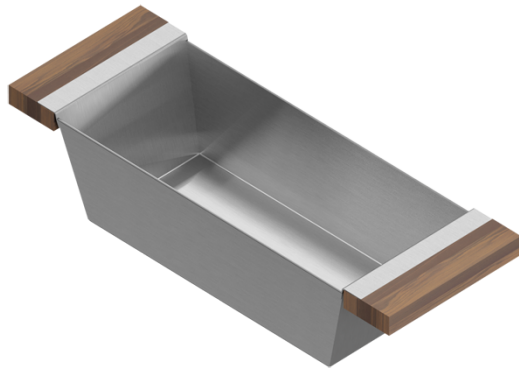

205226 | BIN

STAINLESS STEEL SINK ACCESSORY

Specifications

Model	205226
Collection	Bin
Compatible bowl dimension (front-to-back)	16"
Overall dimensions	6" × 17" × 4 1/4"

Warranty

Home Refinements offers a 1-YEAR LIMITED WARRANTY following the purchase date for all mobile parts, options and accessories against defects of material and workmanship. This warranty is limited to defects or damages resulting from a normal residential use. For further details on our product warranty, please refer to our catalog or Web site.

Features

- Can be used on top of sink to create extra workspace or on countertop
- Ideal to prepare or to serve food
- Innovative and functional design to match with other standard Home Refinements accessories
- 100% premium hard rock maple or walnut handles for high quality and durability
- Rubber-tipped footings for better stability and protection
- 304 series stainless steel (18/10)
- Elegant no. 4 brushed finish that matches the appliances