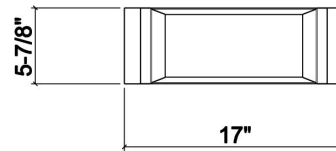

205226 | BIN

STAINLESS STEEL SINK ACCESSORY

Specifications

Model	205226
Collection	Bin
Compatible bowl dimension (front-to-back)	16"
Overall dimensions	6" × 17" × 4 1/4"

Warranty

Home Refinements offers a 1-YEAR LIMITED WARRANTY following the purchase date for all mobile parts, options and accessories against defects of material and workmanship. This warranty is limited to defects or damages resulting from a normal residential use. For further details on our product warranty, please refer to our catalog or Web site.