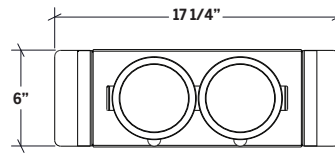

205044 | SERVING BIN WITH BOWLS (2)

FIRECLAY SINK ACCESSORY

Specifications

Model	205044
Collection	FIRA
Compatible bowl dimension (front-to-back)	16"
Overall dimensions	6" x 17 1/4" x 4"
Wood species	Walnut