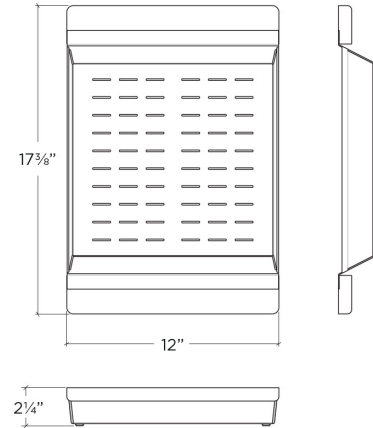

205040 | COLANDER

FIRECLAY SINK ACCESSORY

Specifications

| | |
|---|------------------------|
| Model | 205040 |
| Collection | Colander |
| Compatible bowl dimension (front-to-back) | 16" |
| Overall dimensions | 12" × 17 3/8" × 2 1/4" |

Features

- Profiled to sit perfectly on Fira sink accessory ledge, or be used on countertop
- Designed to match with other walnut accessories
- Ideal to rinse and prepare food
- Made of 304 series stainless steel (18/10) with solid walnut handles
- Rubber feet for better stability and protection