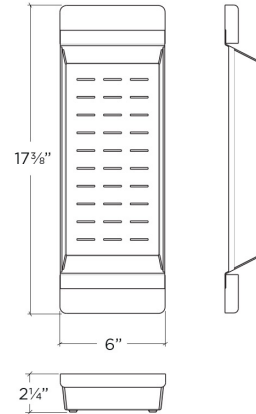

205036 | COLANDER

FIRECLAY SINK ACCESSORY

Specifications

Model	205036
Collection	Colander
Compatible bowl dimension (front-to-back)	16"
Overall dimensions	6" × 17 3/8" × 2 1/4"

Features

- Profiled to sit perfectly on Fira sink accessory ledge, or be used on countertop
- Designed to match with other walnut accessories
- Ideal to rinse and prepare food
- Made of 304 series stainless steel (18/10) with solid walnut handles
- Rubber feet for better stability and protection