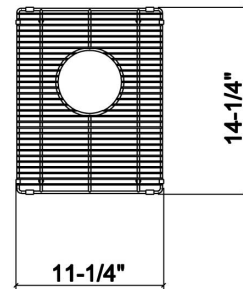

200925 | GRID

STAINLESS STEEL SINK ACCESSORY

Specifications

Model	200925
Collection	Grid
Compatible bowl dimension	12" x 15"
Overall dimensions	11 1/2" x 14 1/2" x 1 1/4"

Features

- Fits UrbanEdge, J7 and J18 collection sinks
- Ideal for rinsing or draining food, or simply protecting the sink surface from scratching
- Rubber-tipped footings for better stability and protection
- Rubber protectors on all corners to protect from scratching bowl sides
- Corrosion resistant and 304 series stainless steel (18/10)