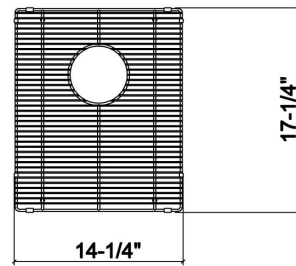

### Specifications

Model	200916
Collection	Grid
Compatible bowl dimension	15" x 18"
Overall dimensions	14 1/2" x 17 1/4" x 1 1/4"