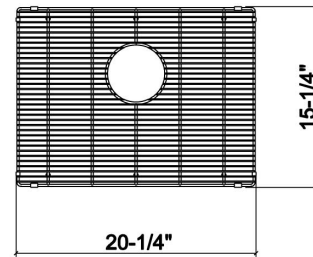

200906 | GRID

STAINLESS STEEL SINK ACCESSORY

Specifications

Model	200906
Collection	Grid
Compatible bowl dimension	21" x 16"
Overall dimensions	20 3/8" x 15 3/8" x 1 1/4"

Features

- Fits UrbanEdge, J7 and J18 collection sinks
- Ideal for rinsing or draining food, or simply protecting the sink surface from scratching
- Rubber-tipped footings for better stability and protection
- Rubber protectors on all corners to protect from scratching bowl sides
- Corrosion resistant and 304 series stainless steel (18/10)