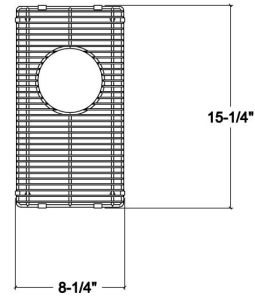

200902 | GRID

STAINLESS STEEL SINK ACCESSORY

Specifications

Model	200902
Collection	Grid
Compatible bowl dimension	9" x 16"
Overall dimensions	8 1/2" x 15 3/8" x 1 1/4"

Features

- Fits UrbanEdge, J7 and J18 collection sinks
- Ideal for rinsing or draining food, or simply protecting the sink surface from scratching
- Rubber-tipped footings for better stability and protection
- Rubber protectors on all corners to protect from scratching bowl sides
- Corrosion resistant and 304 series stainless steel (18/10)