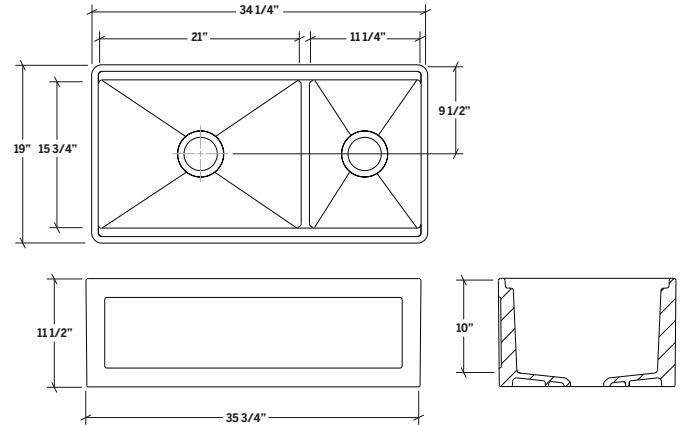

## 005443 | FIRA SET

APRON FRONT UNDERMOUNT SINGLE BOWL BAR SINK WITH LEDGE AND WALNUT ACCESSORIES

### Specifications

Model	005443
Collection	FIRA
Bowls dimensions	L 21" × 15 3/4" × 10" R 11 1/4" × 15 3/4" × 10"
Overall dimensions	35 3/4" × 19" × 11 1/2"
Recommended cabinet	39"
Accessories handle material	Walnut