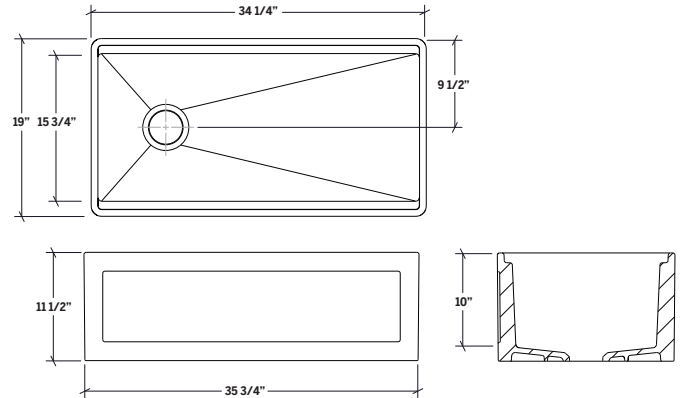

005442 | FIRA SET

APRON FRONT UNDERMOUNT SINGLE BOWL BAR SINK WITH LEDGE AND WALNUT ACCESSORIES

Specifications

Model	005442
Collection	FIRA
Bowl dimensions	34 1/4" × 15 3/4" × 10"
Overall dimensions	35 3/4" × 19" × 11 1/2"
Recommended cabinet	39"
Accessories handle material	Walnut

Features

- Designed in Canada, handcrafted in Italy
- Integrated accessory ledge to sit full range of accessories
- Many solid walnut accessories included depending on the width of the sink to be used on accessory ledge
- Bottom grid included to protect the surface of the sink
- Deep 10" bowl and 3/4" thick walls for optimized work space
- Product dimensional variability $\pm 3/16$ ", due to manufacturing process
- Made of fireclay and glazed on all sides, white gloss finish
- Offset center 3-1/2" drain
- Sloped bottom for maximized drainage
- Waste disposal unit compatible, recommended to confirm waste disposal or drain maximal thickness specifications
- No template provided, recommended to have the sink on hand for final sizing of cabinet and countertop
- Certifications : ASME A112.19.2/CSA B45.1