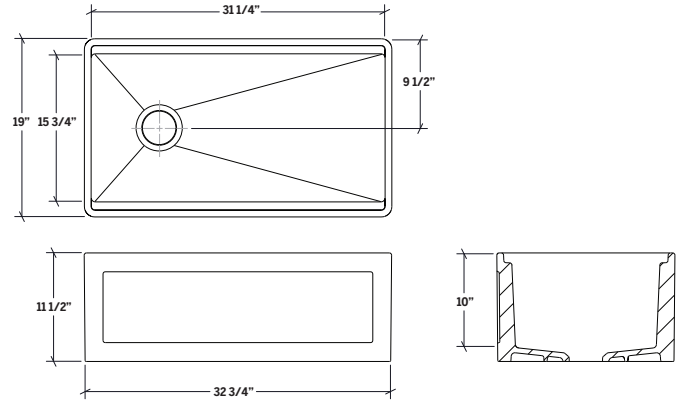

## 005441 | FIRA SET

APRON FRONT UNDERMOUNT SINGLE BOWL BAR SINK WITH LEDGE AND WALNUT ACCESSORIES

### Specifications

Model	005441
Collection	FIRA
Bowl dimensions	31 1/4" × 15 3/4" × 10"
Overall dimensions	32 3/4" × 19" × 11 1/2"
Recommended cabinet	36"
Accessories handle material	Walnut