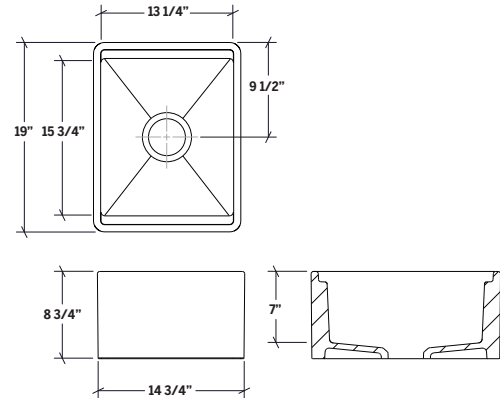

005440 | FIRA SET

APRON FRONT UNDERMOUNT SINGLE BOWL BAR SINK WITH LEDGE AND WALNUT ACCESSORIES

Specifications

Model	005440
Collection	FIRA
Bowl dimensions	13 1/4" × 15 3/4" × 7"
Overall dimensions	14 3/4" × 19" × 8 3/4"
Recommended cabinet	21"
Accessories handle material	Walnut

Features

- Designed in Canada, handcrafted in Italy
- Integrated accessory ledge to sit full range of accessories
- Many solid walnut accessories included depending on the width of the sink to be used on accessory ledge
- Bottom grid included to protect the surface of the sink
- 3/4" thick walls for optimized work space
- Product dimensional variability $\pm 3/16"$, due to manufacturing process
- Made of fireclay and glazed on all sides, white gloss finish
- Center 3-1/2" drain
- Sloped bottom for maximized drainage
- Waste disposal unit compatible, recommended to confirm waste disposal or drain maximal thickness specifications
- No template provided, recommended to have the sink on hand for final sizing of cabinet and countertop
- Certifications : ASME A112.19.2/CSA B45.1